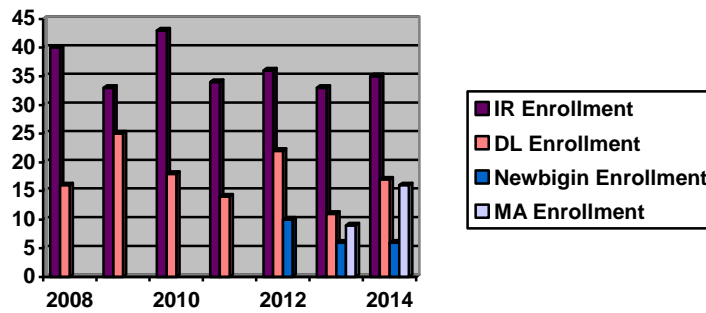

Graduates/Attrition

Graduates:

M.Div.	46		Withdrawals 21
M.A.	4		
Th.M.	5		
D.Min.	6		
Certificate	3		

Admissions

Acceptances and Enrollment			
	Applications	Acceptances	Enrollment
M.Div. In Residence	46	45	35
M.Div. Distance	23	20	17
Newbigin	8	8	6
D.Min.	6	6	5
Th.M.	10	6	3
M.A.	20	19	16
Total	113	104	82

M.Div. Stats

First Time Candidates (First time in this program at WTS)		
First-time M.Div. candidates (IR & DL)	21 women	37 men
First-time D.Min. candidates	1 woman	4 men
First-time Th.M. candidates	3 women	0 men
First-time M.A. Candidates	7 women	9 men
Totals	32 women	50 men

Among the entering M.Div. candidates, 28 are either currently RCA candidates or in the process of coming under the care of an RCA classis. First time candidates also come from the following denominations: Christian Reformed (8), Presbyterian (4), Evangelical Lutheran (2), Wesleyan (1), Evangelical Covenant (1), Congregational Church (1), Non-denominational (9), Evangelical Free (1), Baptist(1). There are 2 students with no affiliation at this time.